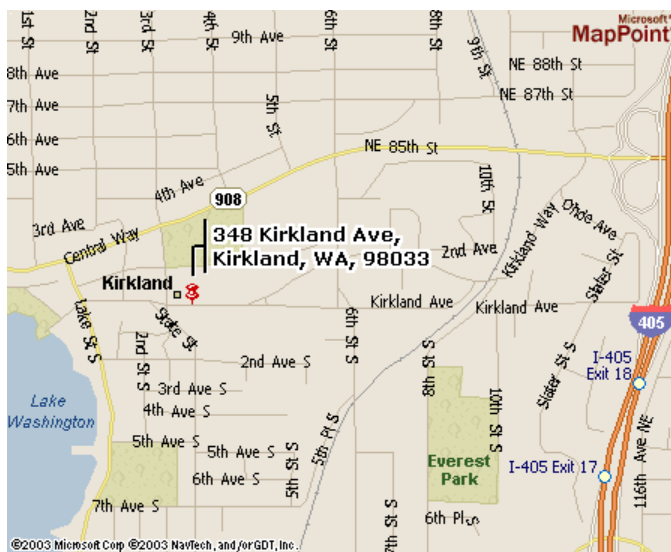

We still have a few left of various sizes. Then we will order more. So why wait? Pick yours up at the next general meeting.

General Meetings at the Kirkland Teen Union Building - 348 Kirkland Ave., Kirkland, WA 98033

Day of Month	Time	Location	SIG / Email contact	SIG Leader
2nd Monday	6 PM - 7 PM	Kirkland Teen Union Building	Technology Corner betacode@hotmail.com	Steve Fondren
2nd Monday	7 PM - 9 PM	Kirkland Teen Union Building	KEGS General Meeting	
2nd Monday	9:30 PM - ? PM	Outback Steakhouse 12120 NE 85 th, Kirkland	Pig SIG sallyannmowrey@msn.com	Sally Ann Mowrey 206-996-5635

DRIVING INSTRUCTIONS: From I-405, take the N.E. 85th ST. exit (exit number 18) toward KIRKLAND (headed West). Immediately move to the center lane and take a left at the first light onto Kirkland Way (If you went right you would be on 114th Ave NE). Just stay on Kirkland Way and it will turn into Kirkland Ave.

The Kirkland Teen Union Building is part of a string of connected buildings. Right at the street is Kirkland's Performing Arts Center, then comes the Kirkland Senior Center and farthest from the street is The Kirkland Teen Union Building.

There is a parking area to the West of this building but you can also park in the Kirkland Library's covered parking area just a little farther to the West (1/4 block past the Performing Arts Center).