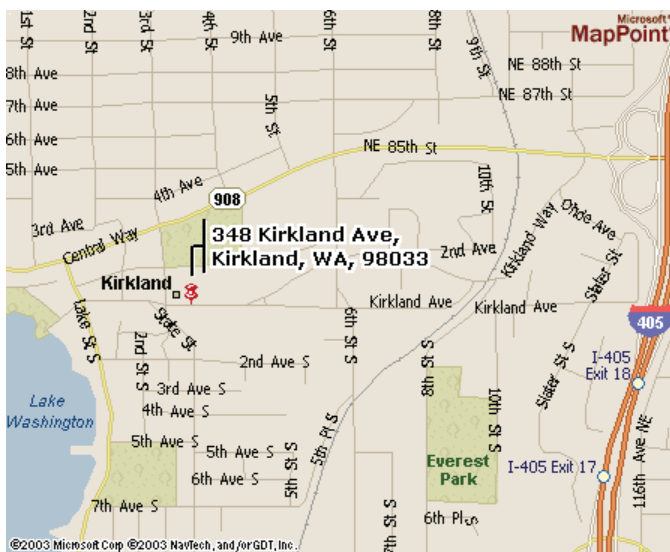

We still have a few left of various sizes. Then we will order more. So why wait? Pick yours up at the next general meeting.

General Meetings at the Kirkland Teen Union Building - 348 Kirkland Ave., Kirkland, WA 98033

Day of Month	Time	Location	SIG / Email contact	SIG Leader
2nd Monday	6 PM - 7 PM	Kirkland Teen Union Building	Technology Corner betacode@hotmail.com	Steve Fondren
2nd Monday	7 PM - 9 PM	Kirkland Teen Union Building	KEGS General Meeting	
2nd Monday	9:30 PM - ? PM	Outback Steakhouse 12120 NE 85 th, Kirkland	Pig SIG sallyannmowrey@msn.com	Sally Ann Mowrey 206-996-5635

DRIVING INSTRUCTIONS: From I-405, take the N.E. 85th ST. exit (exit number 18) toward KIRKLAND (headed West). Immediately move to the center lane and take a left at the first light onto Kirkland Way (If you went right you would be on 114th Ave NE). Just stay on Kirkland Way and it will turn into Kirkland Ave.

The Kirkland Teen Union Building is part of a string of connected buildings. Right at the street is Kirkland's Performing Arts Center, then comes the Kirkland Senior Center and farthest from the street is The Kirkland Teen Union Building.

There is a parking area to the West of this building but you can also park in the Kirkland Library's covered parking area just a little farther to the West (1/4 block past the Performing Arts Center).